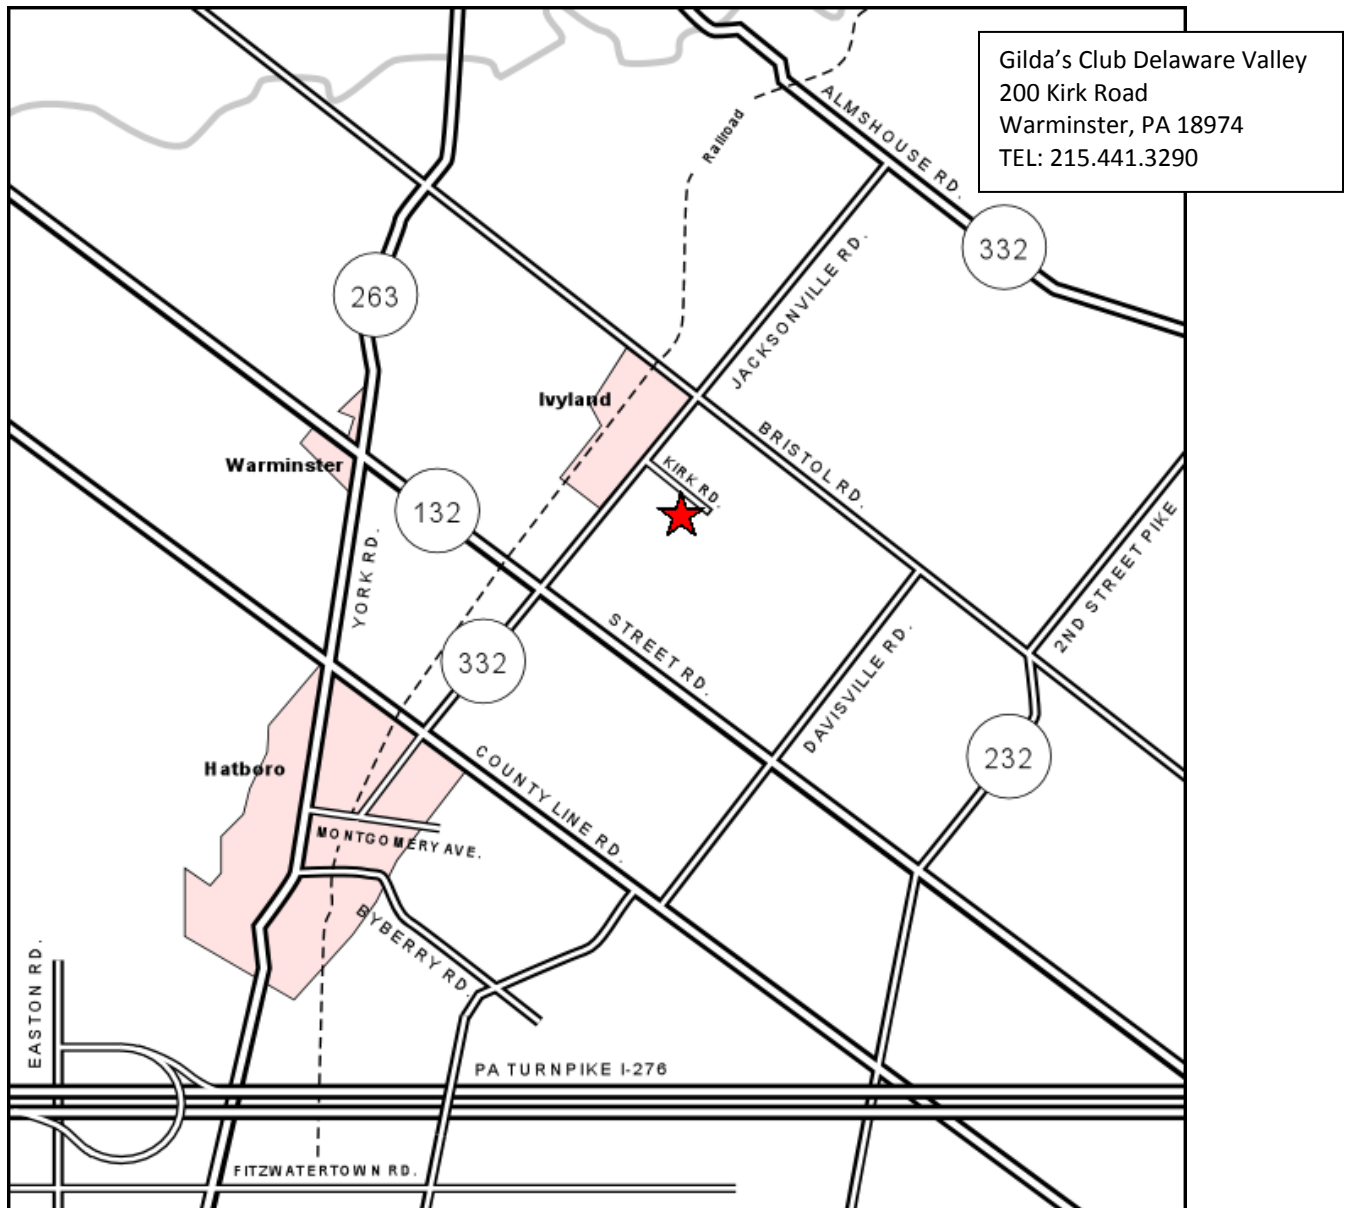

Directions to Gilda's Club Delaware Valley

Cancer support for the whole family, *the whole time!*

Directions from the Pennsylvania Turnpike:

1. Get off PA Turnpike at Doylestown/Jenkintown Exit #343. Bear Right to get on 611 North.
2. Turn Right on to Mill Rd which is 1st traffic light. Mill Rd. becomes Warminster Rd.
3. Turn Left on to County Line Rd.
4. Turn Right on Jacksonville Rd which is 1st traffic light.
5. Continue straight, will cross over Street Rd. Turn Right on Kirk Rd.
6. Gilda's Club will be on your right.